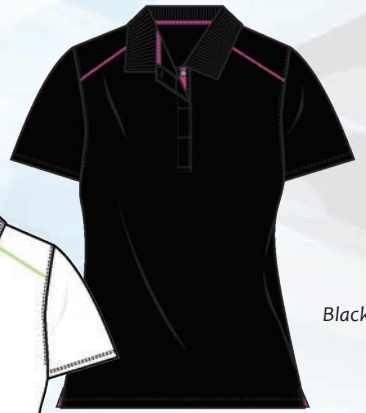

Play Bermuda Sands XP... Start Living.

Emma

Emma 401

X4157220 MSRP \$60.00

Soft Sueded Jersey Hidden Placket Polo with Contrast Accents

92% Microfiber Polyester / 8% Spandex

- S M L
- XL 2XL

Black