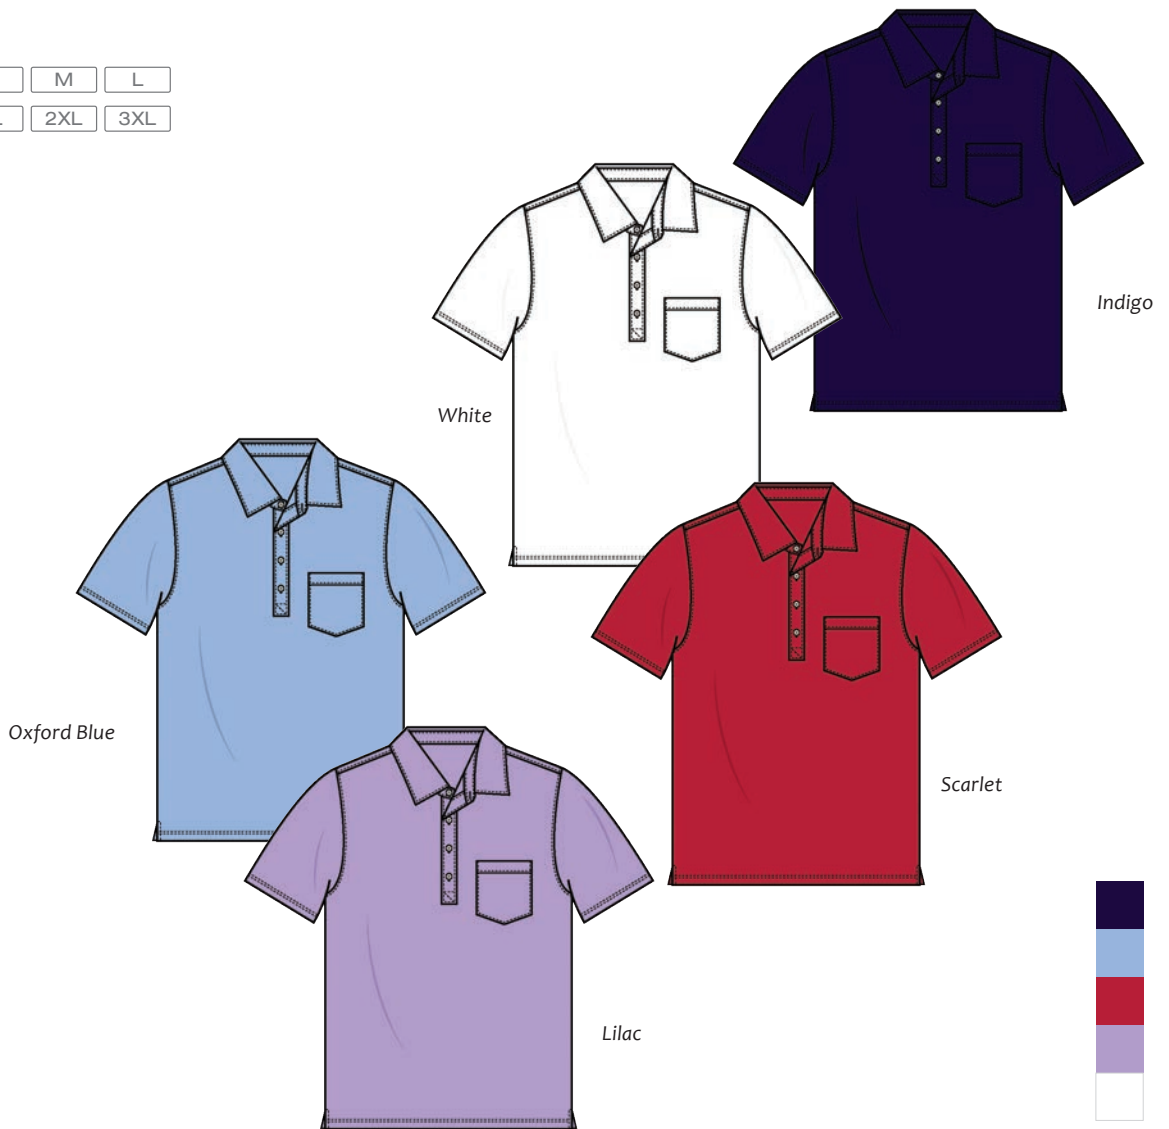

413	Capri	20
401	Emma	22
411	Lily	24
4433	Talia	26
4380	Dawn	28

Skort

601	Brooke	30
621	Ali	32
622	Sky	34
623	Jewel	36

Ace 500

X4157320 MSRP \$63.00

Soft Sueded Solid Jersey Pocket Polo with Self Fabric Collar

92% Microfiber Polyester / 8% Spandex

- S M L
- XL 2XL 3XL

ACE

Zenith

Zenith 502

X4157320 MSRP \$63.00

Soft Sueded Jersey Polo with Contrast Neck Band and Placket

92% Microfiber Polyester / 8% Spandex